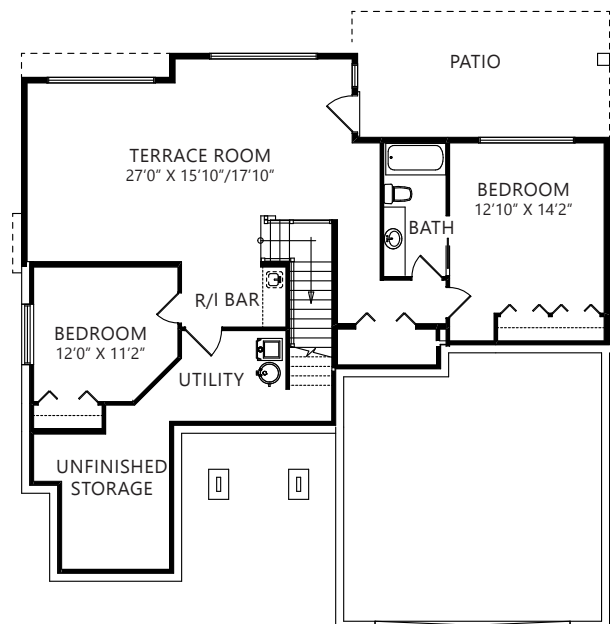

**Magnolia home plan**

2,541 square feet  
4 bedroom, 3 bathroom

**Main Level** 1,426 sq.ft.

**Terrace Level** 1,115 sq.ft. finished