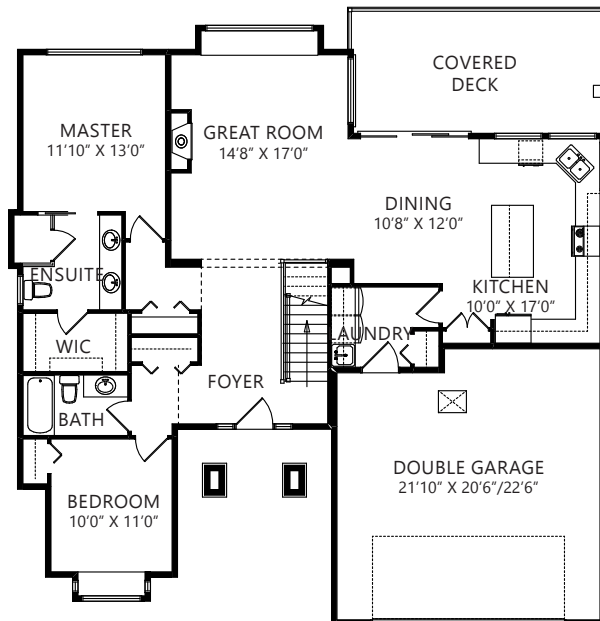

**Magnolia home plan**

2,541 square feet  
4 bedroom, 3 bathroom

**Main Level** 1,426 sq.ft.

**Terrace Level** 1,115 sq.ft. finished